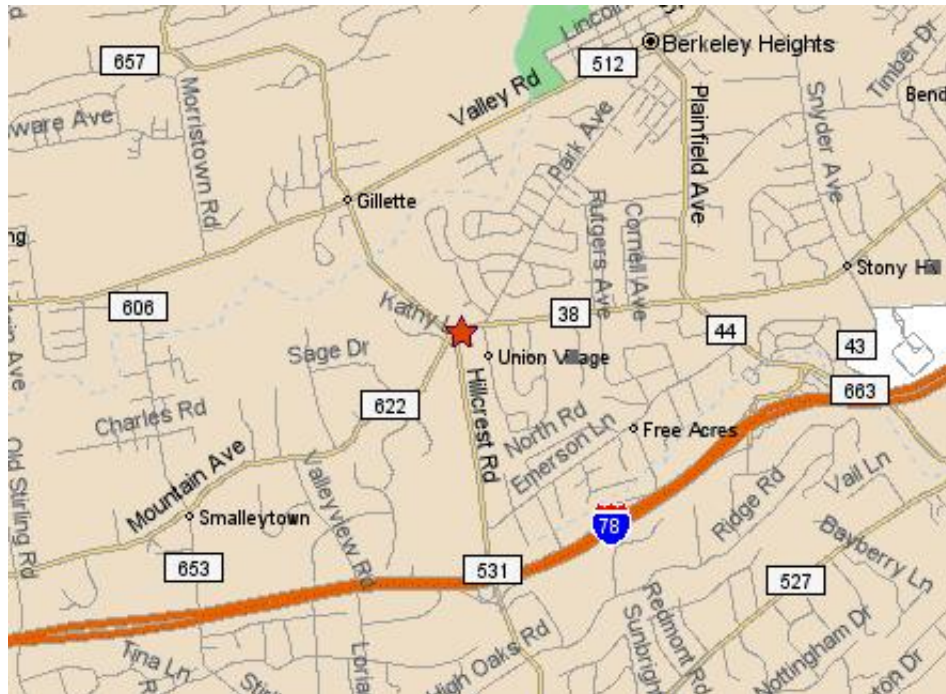

# *UNION VILLAGE NURSERY SCHOOL*

## Location

Union Village Nursery School is located at 1130 Mountain Avenue, Berkeley Heights, NJ 07922. This is the corner of Mountain Avenue, in Berkeley Heights, and Hillcrest Road, in Warren. Please feel free to call for directions!