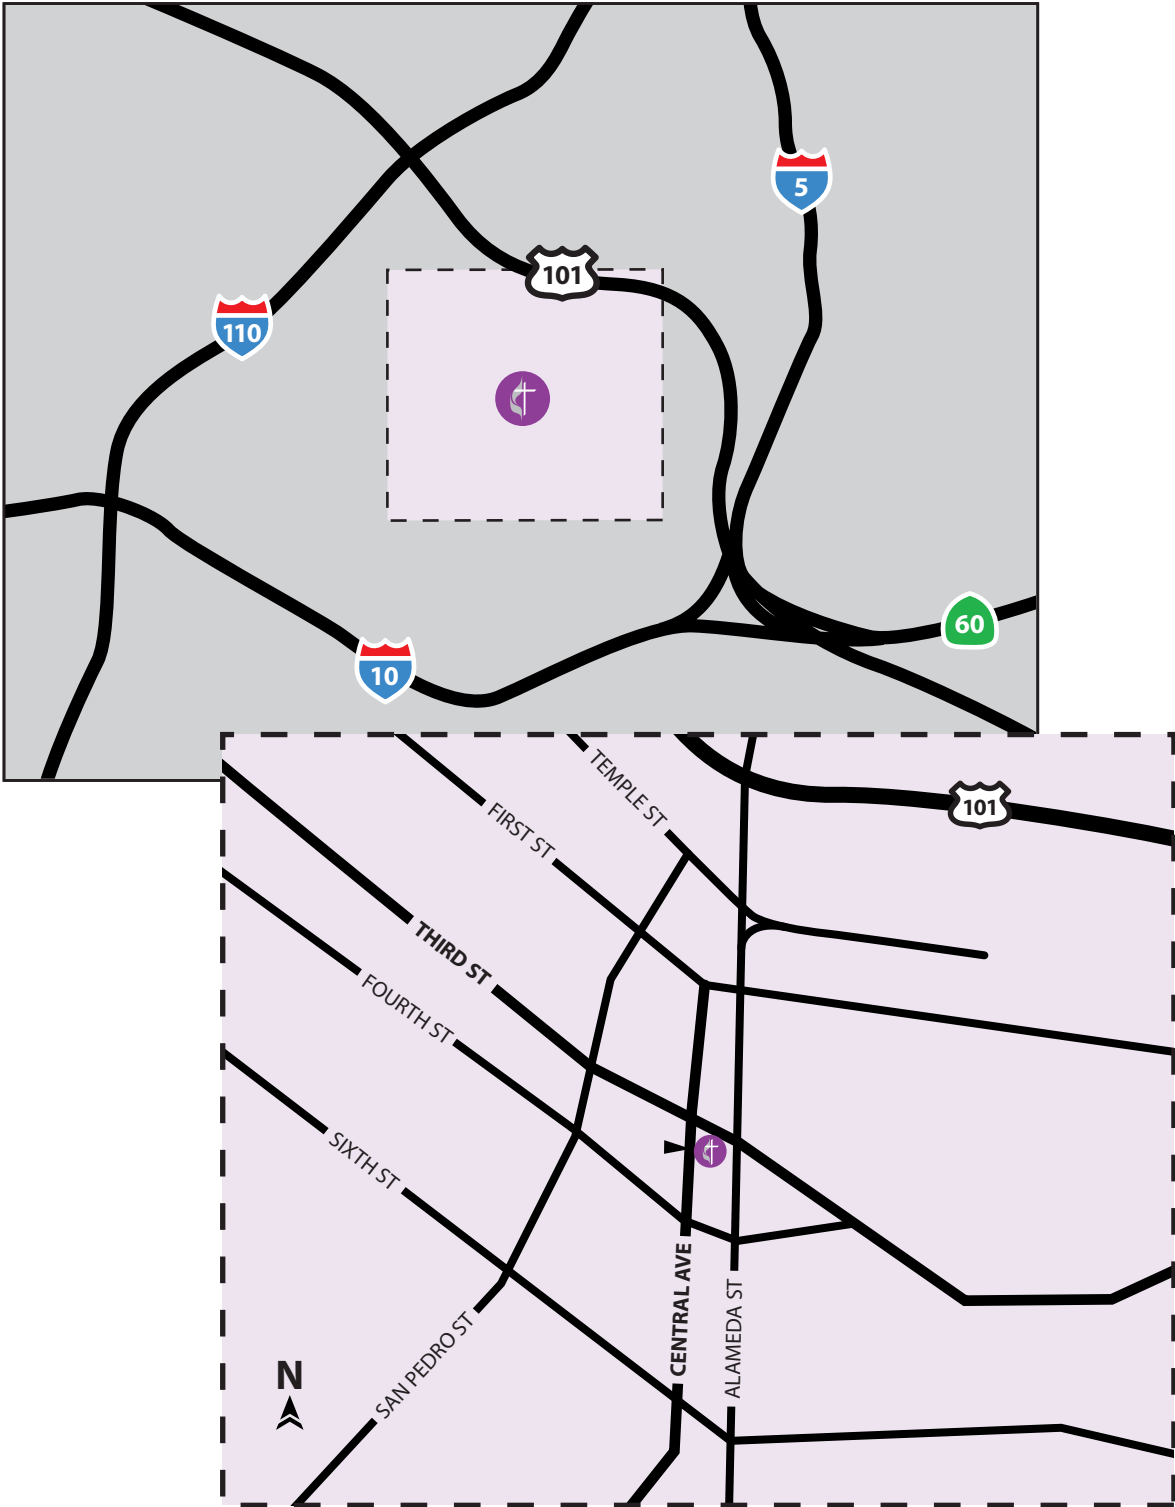

Centenary United Methodist Church
300 South Central Avenue • Los Angeles, CA • 90013

DIRECTIONS ON NEXT PAGE

DIRECTIONS TO CENTENARY UNITED METHODIST CHURCH

FROM ORANGE COUNTY

Take the Santa Ana Freeway (5) north to Hollywood Freeway (101). Get off at the first off-ramp which is 4th Street. Turn left (west) onto 4th St. After crossing over the L.A. River Bridge, the street becomes 3rd St. Continue west to Central Ave. Turn left onto Central Ave. and turn left into the Centenary UMC parking lot. (Central Ave. is one block past Alameda St. We are on the corner of 3rd & Central directly behind Little Tokyo Square.)

FROM WEST LOS ANGELES

Take the Santa Monica Freeway (10) east. Get off at Central Ave. exit. Turn left at stop sign, and go underneath freeway to next stop sign. Turn left again, and go to Central Avenue. Turn right at Central Avenue. Go north on Central Ave. and continue about three miles until Centenary UMC. We are on the right hand side of the street. Enter parking lot before 3rd St.

FROM SIMI VALLEY

Go east on 118. South on 5. East on 10. Then same directions as from West L.A.

FROM GARDENA, TORRANCE

Take the Harbor Freeway (110) north through Downtown L.A. Exit 4th Street (which goes east) and continue until you reach Central Ave. Turn left (north) onto Central Ave. to our church.

FROM PASADENA

Go south on the Pasadena Freeway. Exit on Hill St. in China Town from the fast lane. Continue on Hill St. until 1st Street. Turn left onto 1st Street (east) – continue to Central Ave. and turn right (south). We are on the southeast corner of 3rd St. & Central Ave. Turn left into the parking lot.