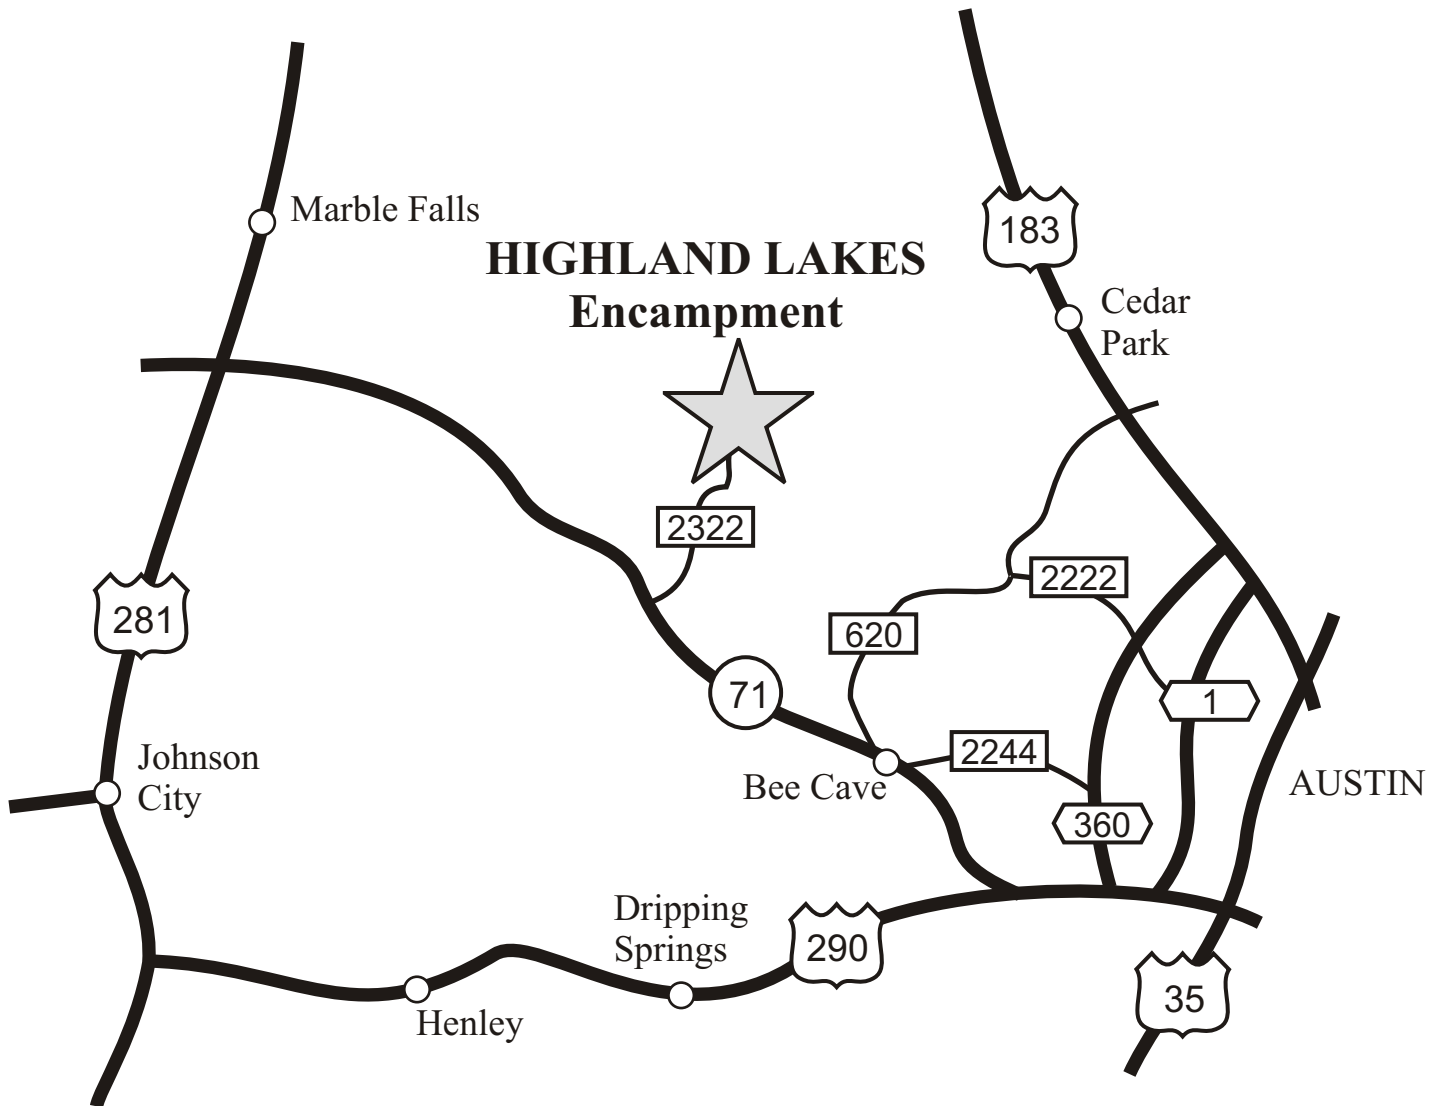

## **PACE BEND PARK GATE PROCEDURE:**

In order to get to the Encampment, you must go through Pace Bend Park. The park is operated by Travis County, and fees are collected for park use. Follow these procedures in order to pass through the park.

You must stop at the park guard house. Tell the attendant at the park entrance you are going to Highland Lakes Baptist Encampment. You will NOT have to pay the park entrance fee.

You must proceed directly to the Encampment. Failure to do so, may result in expulsion from the park or you may be required to pay the entrance fee. Do NOT stop off in the park! The park speed limit is 25 mph.