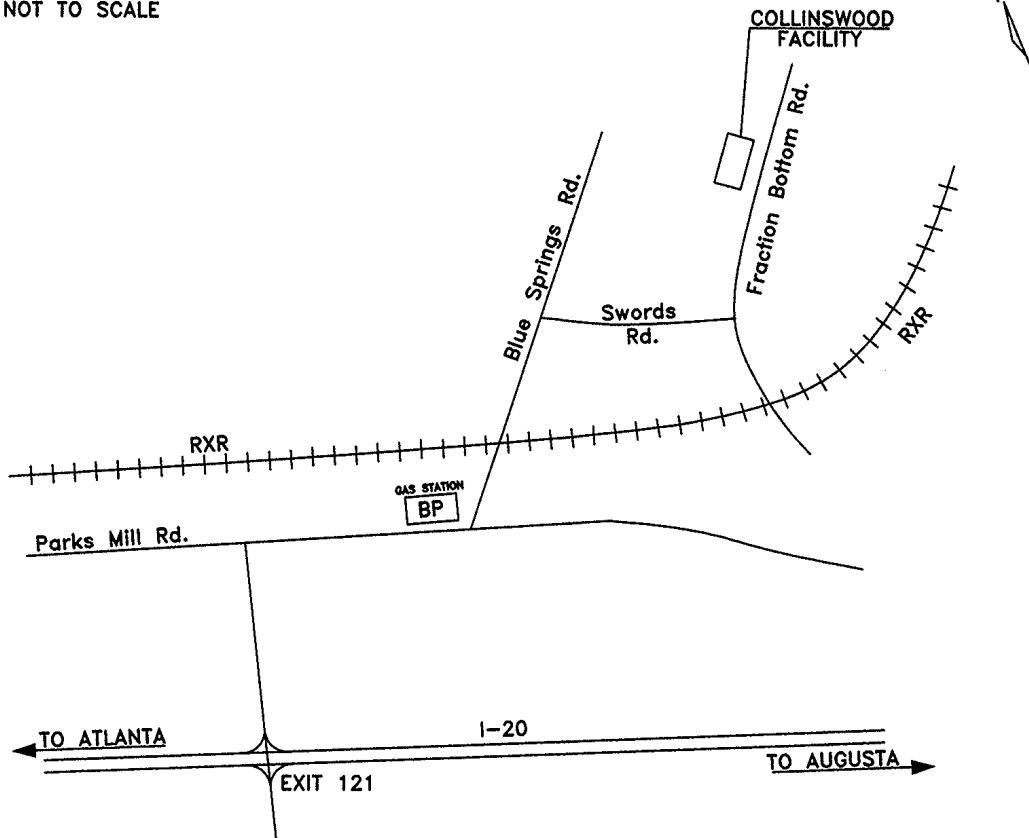

# LOCATION MAP

NOT TO SCALE

---

## Directions to Collinswood Property

From I-20, take Exit 121

Proceed north to the community of Buckhead approximately 1.25 miles.

Turn right onto Parks Mill Road; approximately 3.5 miles.

Turn left onto Blue Springs Road; proceed approximately 1.25 miles.

(follow the Blue Springs Marina signs).

Turn right onto Swords Road; go past Swords United Methodist Church.

Then bear left on Fraction Bottom Road.

Property is on left past the fork in the Road.